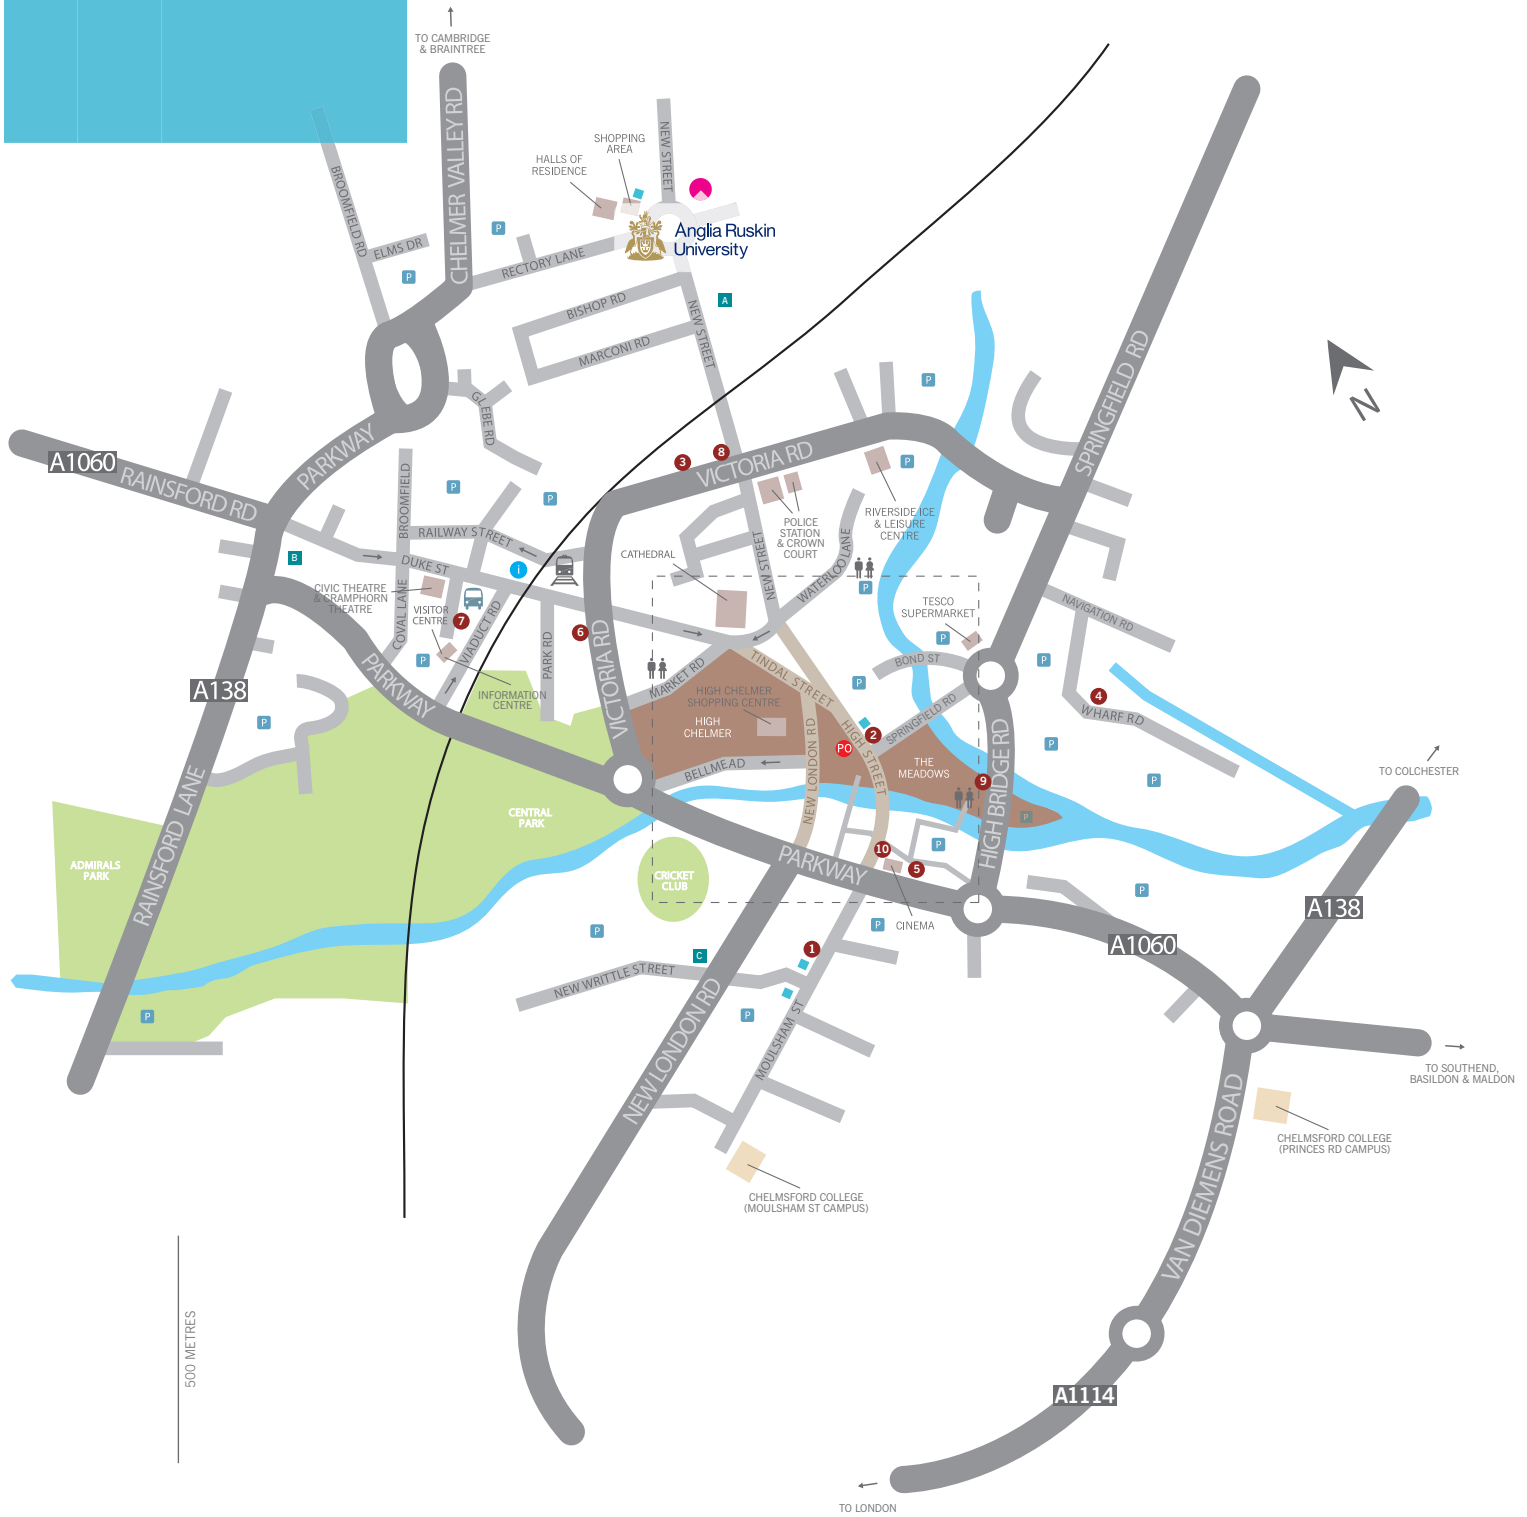

# The Town

## Key

	'A' ROADS		BUS STATION		1 SIAM COTTAGE -THAI		7 SUBWAY		B COUNTY HOTEL
	MAIN STREETS		TRAIN STATION		2 MCDONALDS		8 GULSHAN CURRY HOUSE		C SOUTH LODGE HOTEL
	PEDESTRIAN		AMENITIES		3 TOUCAN BAR		9 LA TASCA		
	ONE WAY		CAR PARK		4 THE WATERFRONT		10 PIZZA HUT		
	TAXI RANK		BANKS		5 STRADA		1 INFORMATION CENTRE		
			POST OFFICE		6 DOMINO'S		A BEST WESTERN ATLANTIC HOTEL		